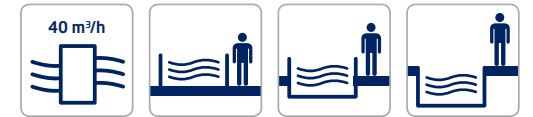

BADUJET Perla

Overhang unit with high gloss finish and LED lighting.
For medium-size pools. UV resistant, scratch and stain resistant.

Field of application

For expanding all pool models, as an attraction, for fitness training, as a wave or air bubble bath, for underwater massages - consult physician - for endless no-turn swimming, even in the smallest pool.

Design

Water is drawn in through the suction inlet at the bottom of the unit using a powerful pump and led back into the pool through a strong jet via an adjustable nozzle. The BADUJET Perla can be fitted with an easy-care, high quality, wood-look design inlay.

For recommended accessories see page 136.

Materials used

Housing ..... ABS/PMMA
Interior parts ..... PP/ABS/stainless steel
Control elements ..... ABS
Suction/pressure line ..... PVC/ABS

Scan the QR code for the BADUJET counter swim units application video...

Technical data at 50 Hz	BADUJET Perla	21-81/31 RG	21-81/31 RG
Pump flow rate (m³/h)	3~/1~	40	40
Voltage	3~/1~	3 N~ 400/230 V	1~ 230 V
Power input P₁/output P₂¹⁾ (kW)	3~/1~	2.10/1.60	2.30/1.60
Number of nozzles (Ø 40 mm)		1	1
Flow pressure at nozzle (bar)	3~/1~	0.90	0.90
Flow velocity in centre 2 m from the nozzle (m/s)	3~/1~	1.10	1.10
Massage pressure (bar) max.	3~/1~	1.20	1.20
Multi-directional swivel nozzle (degrees)		60	60

For more detailed information regarding the motor protection please see page 151.