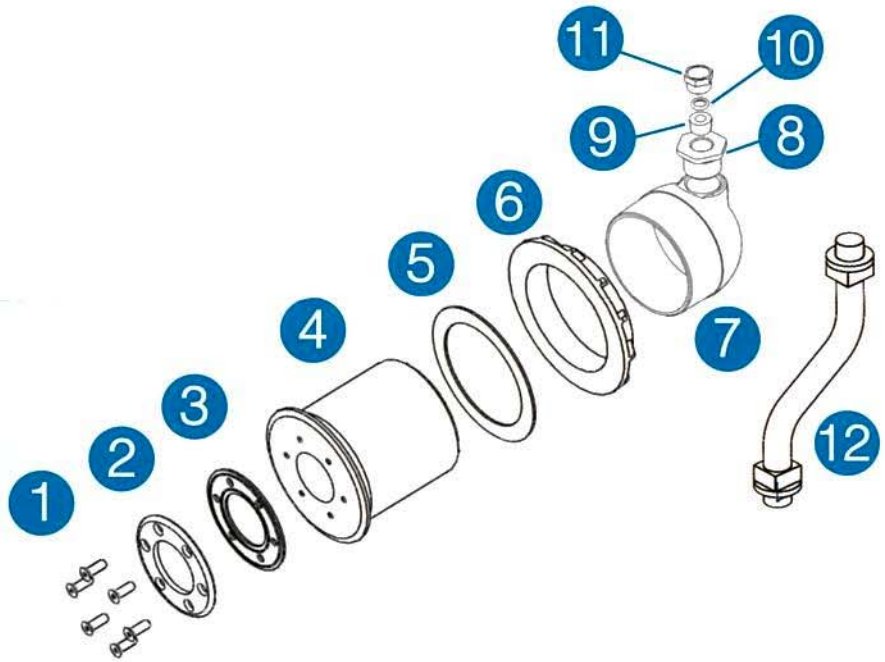

# PZA-WTM-S

POOL TOTAL

## Box contents

1. Screws (6)
2. Liner ring
3. Silicone gasket liner
4. Thinwall fixer body
5. Silicone gasket wall
6. Thinwall fixer nut
7. Tail piece
8. Plastic nut 1
9. Silicone plug
10. Plastic ring
11. Plastic nut 2
12. Flex tube

## Configuration possibilities

1

Apply teflon tape

2

Apply teflon tape