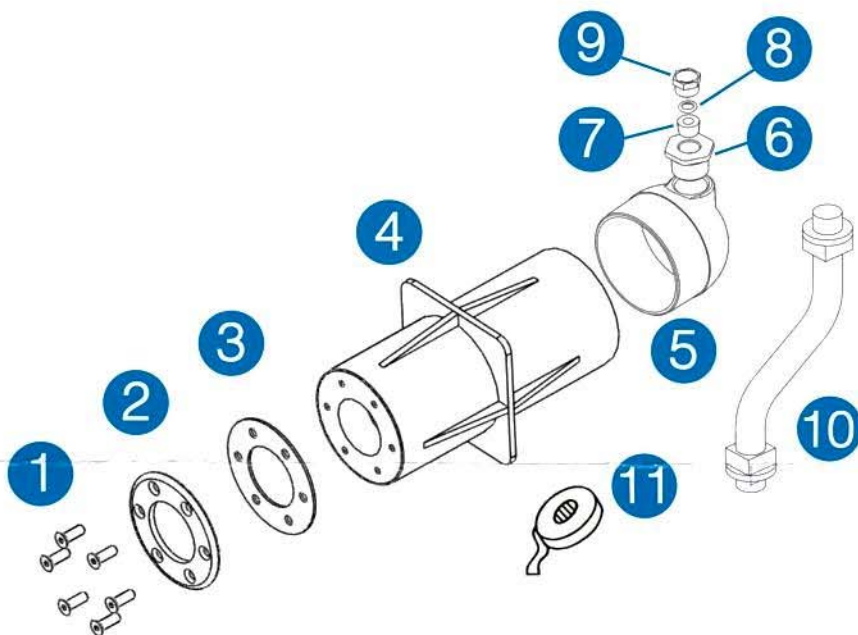

PZA-WC-S

POOL TOTAL

Box contents

1. Screws (6)
2. Liner ring
3. Silicone gasket liner
4. Concrete fixer body
5. Tail piece
6. Plastic nut 1
7. Silicone plug
8. Plastic ring
9. Plastic nut 2
10. Flex tube
11. Teflon tape

Configuration possibilities