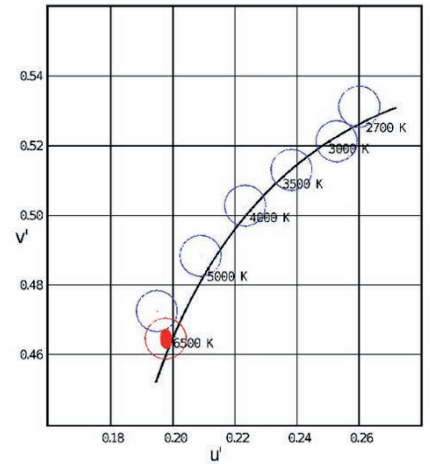

DIMENSIONS

PACKING

Part Number	Box	Weight	Size	Carton	Weight	Size	Pallet	Weight	Size
502655	1U	0,66kg	17x17x17cm	6U	4,5kg	53x36x18cm	360U	284kg	100x120x205cm

CONNECTION

Use a 2 x 1mm² minimum cross section of connecting cable, to adapt according to the distance between the junction box of the projector and the transformer well as the power input.

Colour temperature: white 6500K
 Ra (IRC) : 86*
 Diffusion angle : 120°
 Nominal luminous flux : 1650 lumens*
 Useful luminous flux (angle 120°) : 1450 lumens*

ELECTRICAL PARAMETERS

Max instant power : 13,50W*
 Stabilized power >1h : 13,50W*
 Power voltage : ~12V(AC) 50/60Hz or ~20V(DC)
 PF max : 0,7 si ~12V(AC)
 PF max : 1 si ~20V(DC)
 Mini power supply ~12V(AC) [(Pi / PF)+20%] : 23VA
 Electrical Class
 EEI : 0,14