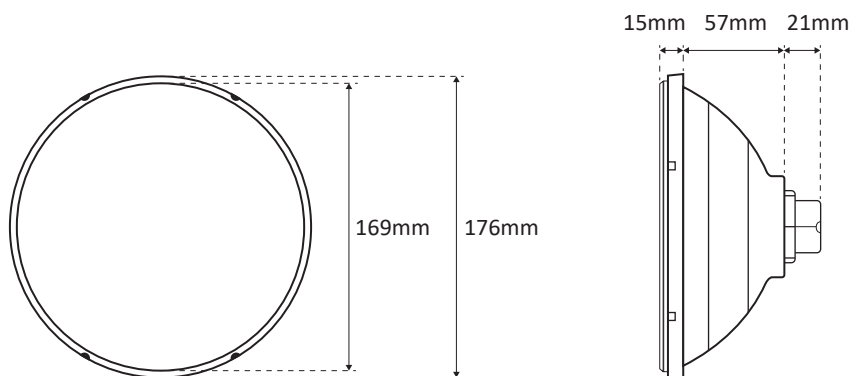

PAR56 ECOPROOF LED LAMP FOR SWIMMING POOL – WHITE LIGHTING

Model : **502655**
 Type : 60 LED 3528 / 120°
 Colour : white 6500K
 Control : On/Off
 Material: lens, cup and nut in Polycarbonate (PC). Gland in nylon (PA)
 Wire connection : 2 screw terminals
 HS code : 9405403990
 Bar code : 3700450502655

Contents of the packaging :

- PAR56 Ecoproof LED Lamp
- 3 screws M4x6 (#501580)
- 3 gaskets Ø7, Ø9 and Ø13mm (#501849)
- 4 polycarbonate wedges (PC) (#501887)
- 4 nylon screws (PA) (#501894)
- Usage and maintenance manual

DIMENSIONS

PACKING

Part Number	Box	Weight	Size	Carton	Weight	Size	Pallet	Weight	Size
502655	1U	0,66kg	17x17x17cm	6U	4,5kg	53x36x18cm	360U	284kg	100x120x205cm

CONNECTION

Use a 2 x 1mm² minimum cross section of connecting cable, to adapt according to the distance between the junction box of the projector and the transformer well as the power input.

Colour temperature: white 6500K
 Ra (IRC) : 86*
 Diffusion angle : 120°
 Nominal luminous flux : 1650 lumens*
 Useful luminous flux (angle 120°) : 1450 lumens*

ELECTRICAL PARAMETERS

Max instant power : 13,50W*
 Stabilized power >1h : 13,50W*
 Power voltage : ~12V(AC) 50/60Hz or ~20V(DC)
 PF max : 0,7 si ~12V(AC)
 PF max : 1 si ~20V(DC)
 Mini power supply ~12V(AC) [(Pi / PF)+20%] : 23VA
 Electrical Class
 EEI : 0,14