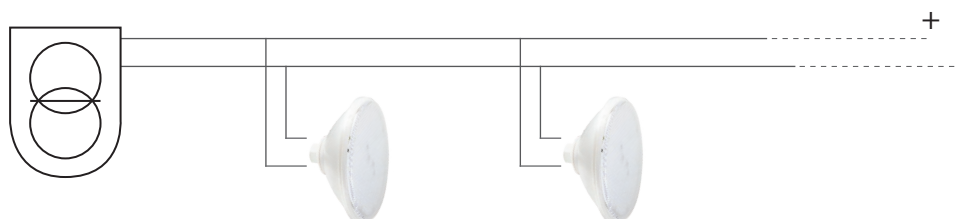

DIMENSIONS

PACKING

Part Number	Box	Weight	Size	Carton	Weight	Size	Pallet	Weight	Size
502655	1U	0,66kg	17x17x17cm	6U	4,5kg	53x36x18cm	360U	284kg	100x120x205cm

CONNECTION

Use a 2 x 1mm² minimum cross section of connecting cable, to adapt according to the distance between the junction box of the projector and the transformer well as the power input.

~12V(AC)
ou ~20V(DC)

USE ONLY WITH A SAFETY TRANSFORMER / DO NOT PLUG IN SERIES /
 PROTECT THE CONNECTOR WITH INSULATING GEL

PHOTOMETRY

(Measurements performed in laboratory; * measurements made in water immersion)

Colour temperature: white 6500K
 Ra (IRC) : 86*
 Diffusion angle : 120°
 Nominal luminous flux : 1650 lumens*
 Useful luminous flux (angle 120°) : 1450 lumens*

ELECTRICAL PARAMETERS

Max instant power : 13,50W*
 Stabilized power >1h : 13,50W*
 Power voltage : ~12V(AC) 50/60Hz or ~20V(DC)
 PF max : 0,7 si ~12V(AC)
 PF max : 1 si ~20V(DC)
 Mini power supply ~12V(AC) [(Pi / PF)+20%] : 23VA
 Electrical Class
 EEI : 0,14