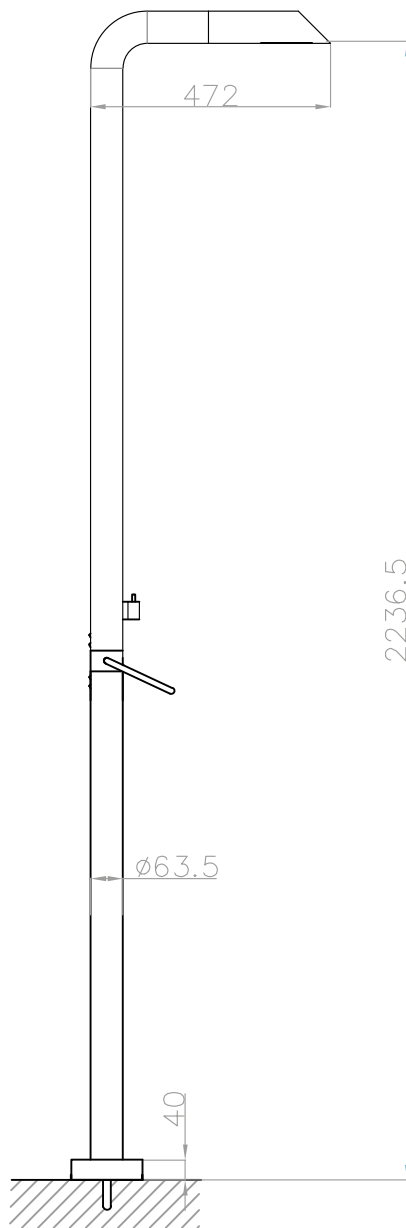

JEE-O pure shower 02

middle down - off

down - waterflow off

up - waterflow on

left - hot

right - cold

Article code:

300-6210

Material:

● Brushed

Stainless Steel r316

Cleaning instructions:

download JEE-O shower and taps manual on our website: www.jee-o.com

Cartridges:

Sedal ceramic mixing mechanism (35mm), item code 005-0101 and JEE-O ceramic diverter mechanism, item code 005-0302

Flow at water of 38°C /100,4°F:

11L p/m at 3bar pressure

Flexhose:

150 cm length

Connection:

2 x G 1/2" (ø15mm / 0.6") nylon^(out)/epdm⁽ⁱⁿ⁾ flexhose with brass swivel British Standard Pipe (BSP)

Thread:

Dimension package:

L 158 x W 18 W 54 x H 21 cm

Total weight:

13.1 kg

Package weight:

2.8 kg

Placing on a water-tight floor

7 year warranty - The general conditions can be found on our website: www.jee-o.com/downloads

HS code: 84818011900