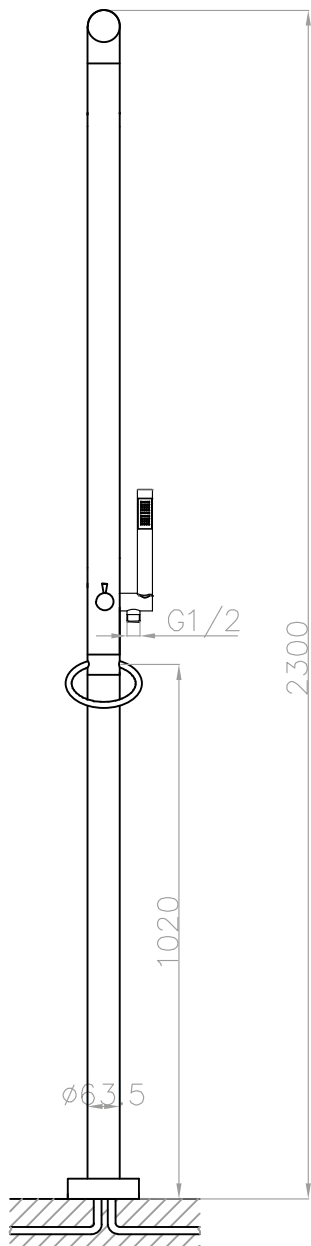

JEE-O pure shower 02

middle down - off

down - waterflow off

up - waterflow on

left - hot

right - cold

Article code:

300-6210

Material:

● Brushed

Stainless Steel r316

Cleaning instructions:

download JEE-O shower and taps manual on our website: www.jee-o.com

Cartridges:

Sedal ceramic mixing mechanism (35mm), item code 005-0101 and JEE-O ceramic diverter mechanism, item code 005-0302

Flow at water of 38°C /100,4°F:

11L p/m at 3bar pressure

Flexhose:

150 cm length

Connection:

2 x G 1/2" (ø15mm / 0.6") nylon^(out)/epdm⁽ⁱⁿ⁾ flexhose with brass swivel British Standard Pipe (BSP)

Thread:

Dimension package:

L 158 x W 18 W 54 x H 21 cm

Total weight:

13.1 kg

Package weight:

2.8 kg

Placing on a water-tight floor

7 year warranty - The general conditions can be found on our website: www.jee-o.com/downloads

HS code: 84818011900